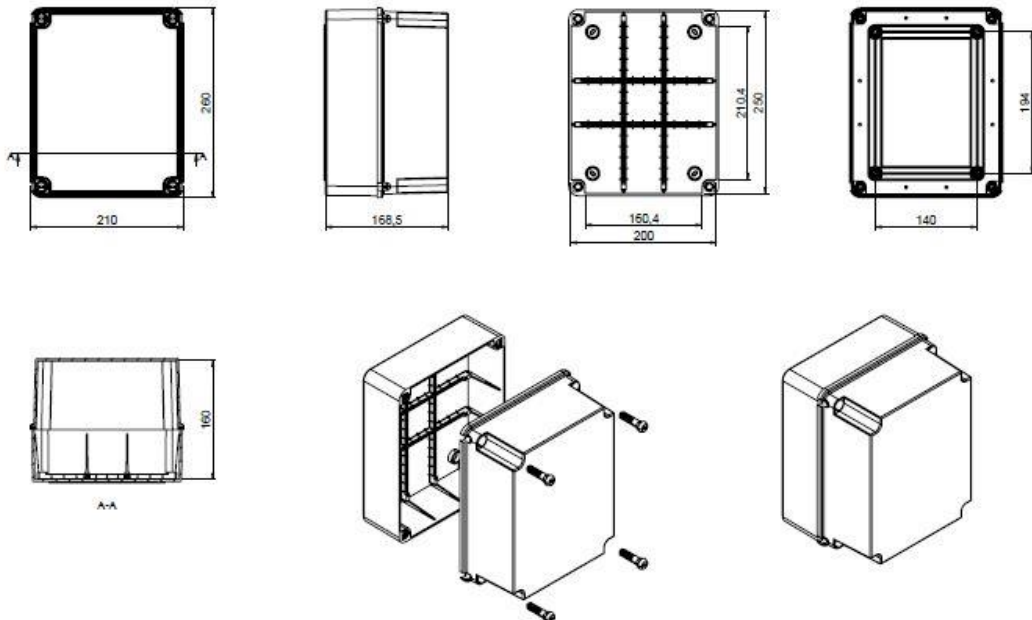

Product Code

CP1063

IP67 JUNCTION BOX-DEEP(Blank Sides)

Material	ABS Thermoplastic Polymer
Colour	Grey(Ral 7035)
IP Rating	IP67
Halogen Free	YES
Ambient Temperature Used	-25+60 °C
Impact Resistance	08/10
Gasket	Polyurethane
Certificate	EN: 62208
Screw Style	Plastic

Dimensions: 250x200x160mm

www.Vinpower.ie